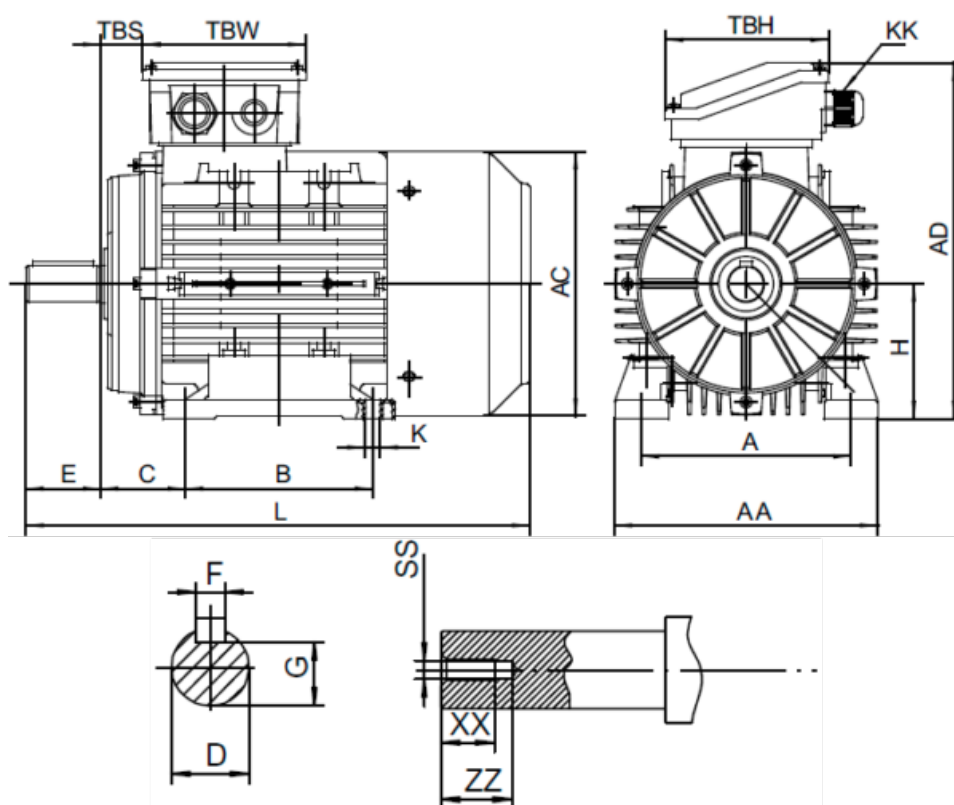

Data Sheet

Article number: 25180040062240

Description: Kleedrive T3A 132M1-6 4.0kw 900 rpm UL/CSA
3x400/690V 50 HZ IP55 B3 Eff=86,8%

Measures

A = 216	F = 10	TBW = 118
AA = 260	G = 33	XX = 28
AC = Ø261	H = 132	ZZ = 37
AD = 323	KK = -	
B = 178	L = 498	
C = 89	SS = M12	
D = Ø38	TBH = 118	
E = 80	TBS = 36.5	